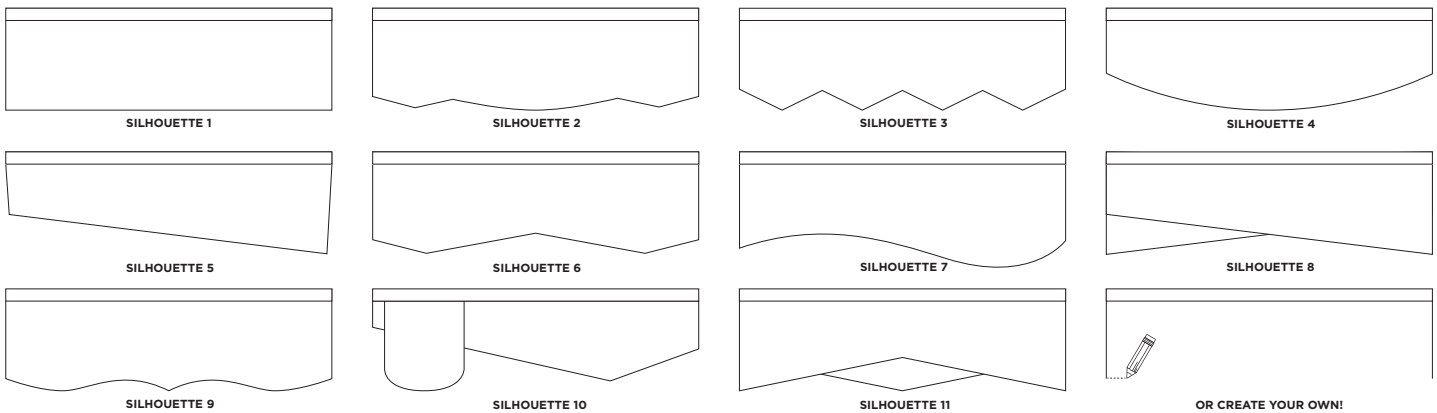

PRINTED ARTWORK:

We can always reduce the size of an image that's too big, but making a small image larger isn't so easy. For the best print quality, image files should be sent at 300dpi in **jpg, psd, or tif** format, while vector files (preferred) should be in **ai, eps, or pdf** format.

SHAPE: Band Shoppe offers these standard silhouettes. **Choose one shown or create something completely unique!**