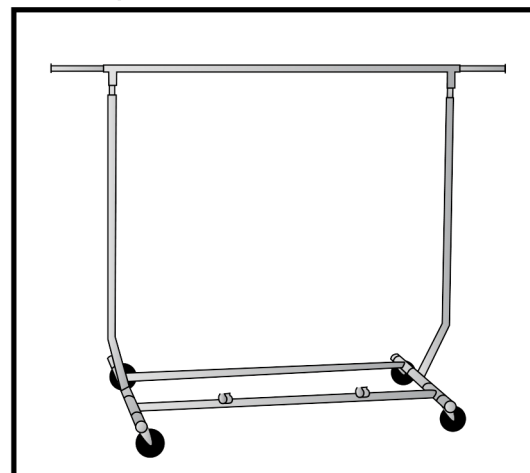

# Assembly Instructions

www.bandshoppe.com :: 1.800.457.3501

Collapsible Salesman (666741)

## PARTS LIST

1. Base with upright arms (x1)
2. Casters (x4)
3. Hangbar (x1)
4. Extension Pipes (x2)
5. Clamps (x2)
6. Screws (x2)
7. Washers (x2)