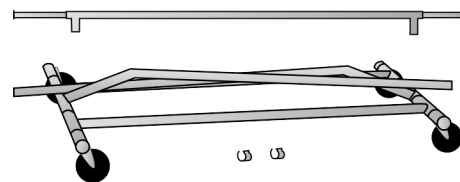

## PARTS LIST

1. Base with upright arms (x1)
2. Casters (x4)
3. Hangbar (x1)
4. Extension Pipes (x2)
5. Clamps (x2)
6. Screws (x2)
7. Washers (x2)

## ASSEMBLY INSTRUCTIONS

1. Remove rack from carton.
2. Place rack on ground and unfold upright arms.
3. Insert hang bar on the two upright arms.
4. If NEEDED: Attach 2 clamps to base with supplied screws and washers.
5. Extend pull-out extensions if needed.